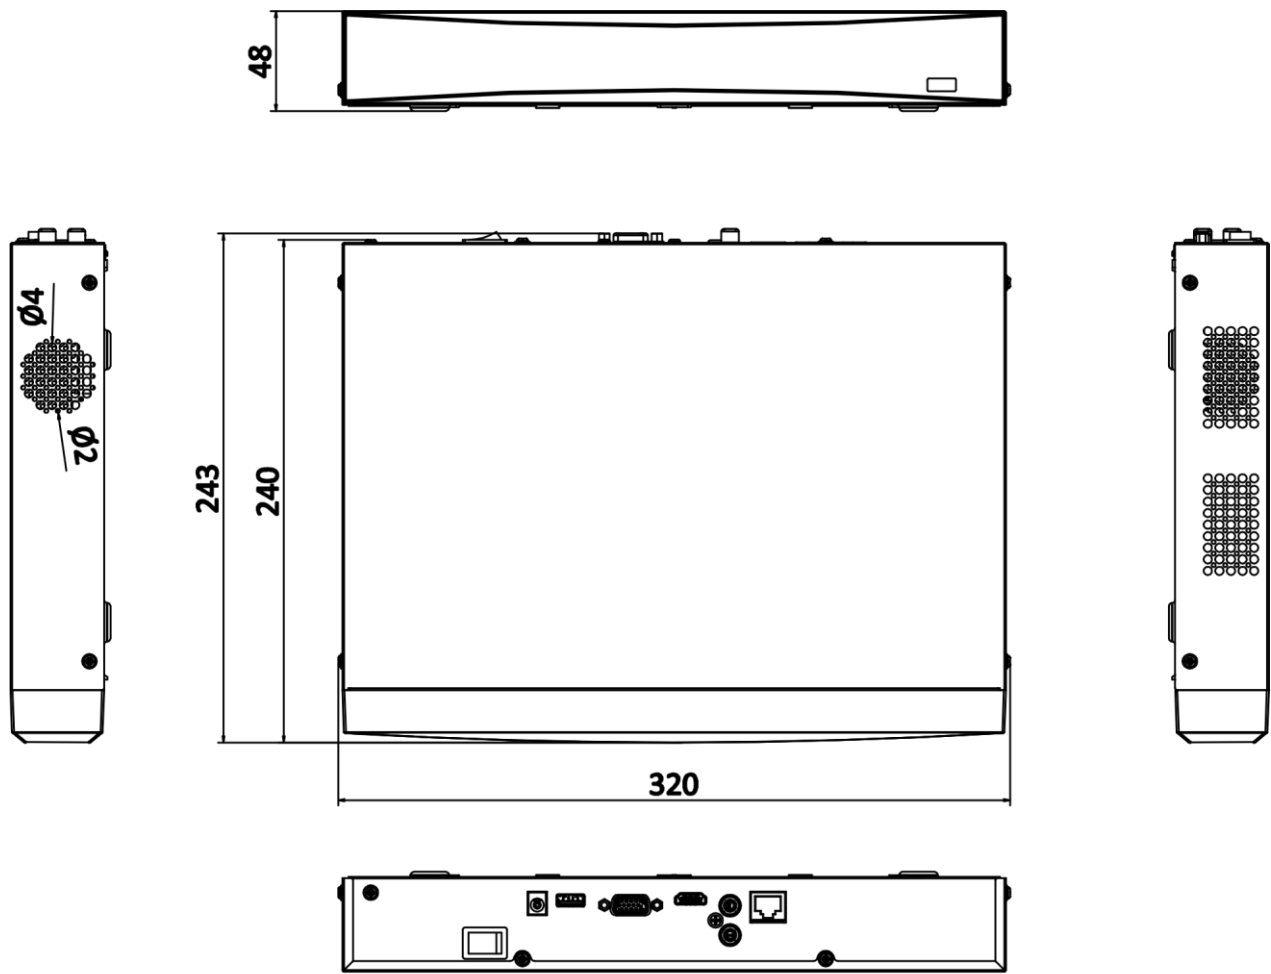

Dimension

scale/1:1;Unit/mm