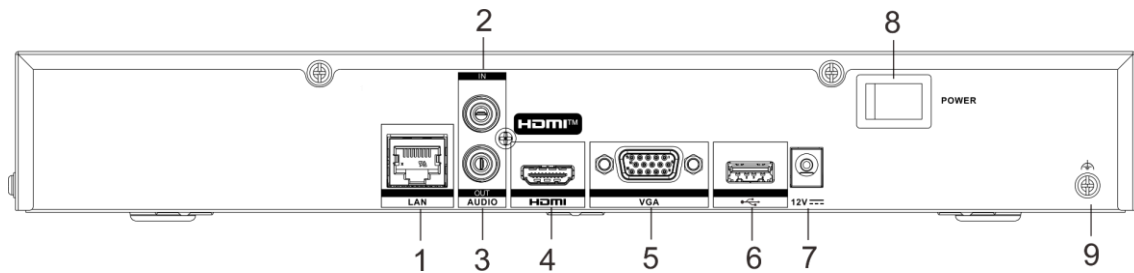

| Auxiliary Interface | |
|----------------------------|--|
| SATA | 1 SATA interface |
| Capacity | Up to 10 TB capacity for each HDD |
| USB Interface | Front panel: 1 × USB 2.0; Rear panel: 1 × USB 2.0 |
| Alarm In/Out | N/A |
| General | |
| Power Supply | 12 VDC, 1.5 A |
| Consumption | ≤ 10 W (without HDD) |
| Working Temperature | -10 °C to 55 °C (14 °F to 131 °F) |
| Working Humidity | 10% to 90% |
| Dimension (W × D × H) | 320 mm × 240 mm × 48 mm (12.6"× 9.4" × 1.9") |
| Weight | ≤ 1 kg (without HDD, 2.2 lb.) |
| Certification | |
| FCC | Part 15 Subpart B, ANSI C63.4-2014 |
| CE | EN 55032: 2015, EN 61000-3-2, EN 61000-3-3, EN 50130-4, EN 55035: 2017 |

Note:

Facial recognition and motion detection 2.0 cannot be enabled at the same time.

Dimension

scale/1:1;Unit/mm

Physical Interface

| No. | Description | No. | Description |
|-----|-----------------------|-----|---------------|
| 1 | LAN network interface | 6 | USB interface |
| 2 | AUDIO IN | 7 | Power supply |
| 3 | AUDIO OUT | 8 | Power switch |
| 4 | HDMI interface | 9 | GND |
| 5 | VGA interface | | |