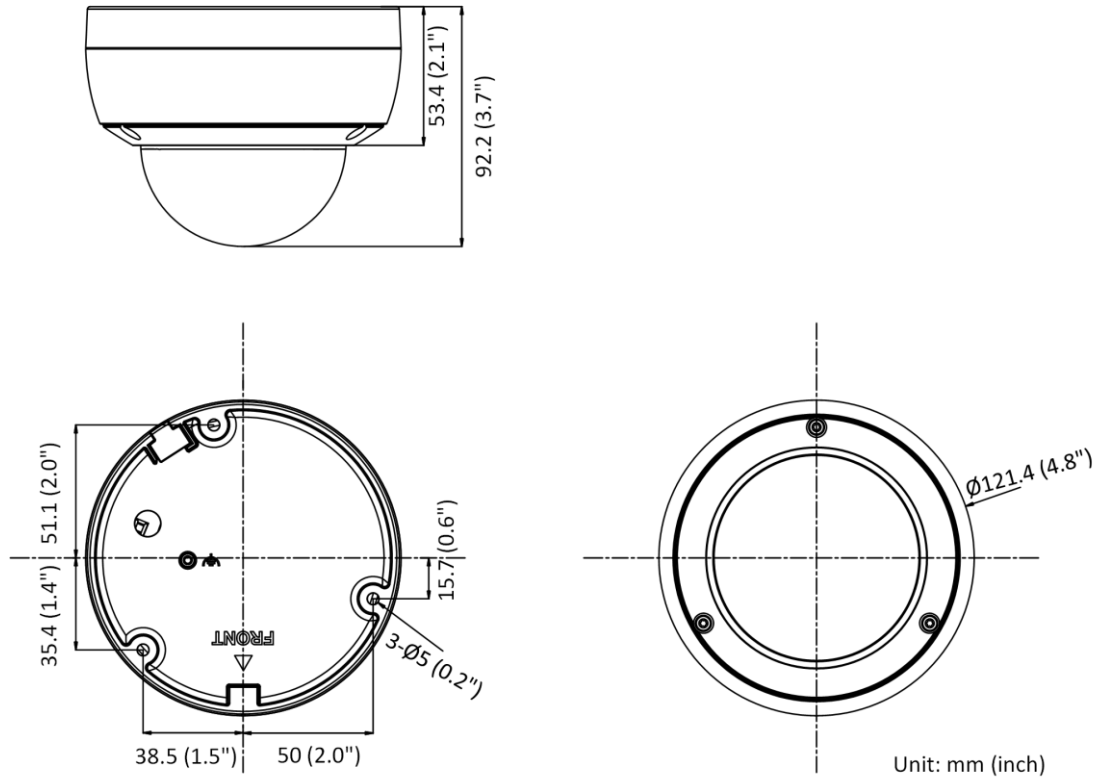

▪ **Accessory**

▪ **Optional**

DS-1272ZJ-120B Wall Mount	DS-1275ZJ-SUS Vertical Pole Mount	DS-1280ZJ-DM46 Junction Box	DS-1253ZJ-M Rain Shade	DS-1272ZJ-120 Wall Mount
DS-1276ZJ-SUS Corner Mount	DS-1271ZJ-120 Pendant Mount