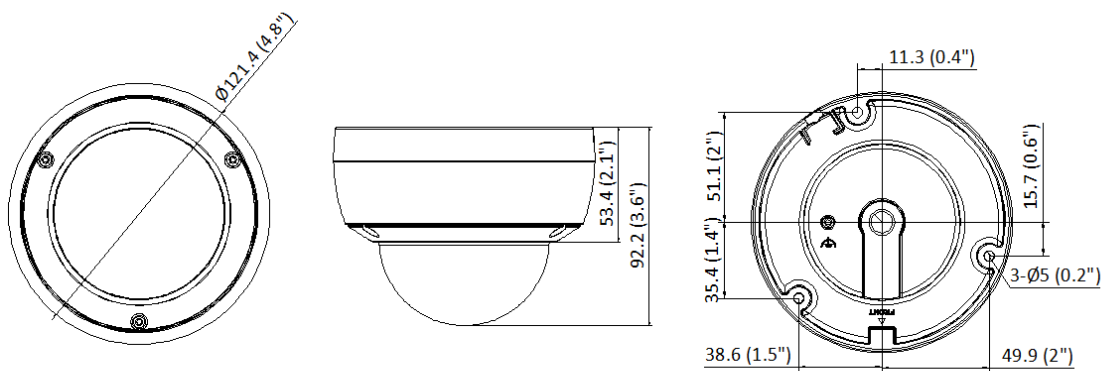

This model has NO SPECIFIC PROTECTION.

Level	Description
Top-level protection	Hikvision products at this level are equipped for use in areas where professional anti-corrosion protection is a must. Typical application scenarios include coastlines, docks, chemical plants, and more.
Moderate protection	Hikvision products at this level are equipped for use in areas with moderate anti-corrosion demands. Typical application scenarios include coastal areas about 2 kilometers (1.24 miles) away from coastlines, as well as areas affected by acid rain.
No specific protection	Hikvision products at this level are equipped for use in areas where no specific anti-corrosion protection is needed.

Dimension

Unit:mm (inch)

Accessory

Optional

DS-1271ZJ-120(Black) Pendant Mount	DS-1280ZJ-DM46 Junction Box	DS-1253ZJ-M Rain Shade	DS-1276ZJ-SUS(Black) Corner Mount	DS-1280ZJ-DM46(Black) Junction Box
DS-1275ZJ-SUS Vertical Pole Mount	DS-1272ZJ-120B Wall Mount	DS-1272ZJ-120 Wall Mount	DS-1276ZJ-SUS Corner Mount	DS-1271ZJ-120 Pendant Mount